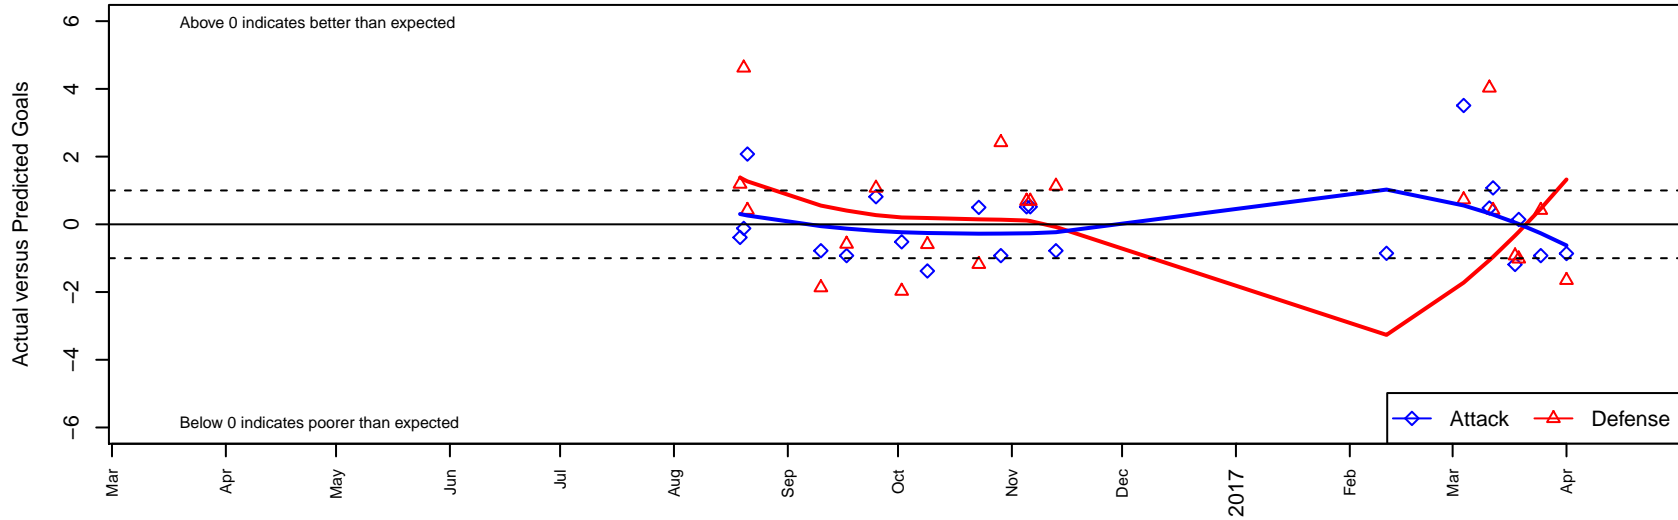

# Seattle Celtic Orange G04

Seattle Celtic  
 Seattle, WA  
 G04 total strength=419  
 attack=0.39 defense=0.18  
 fall league = PSPL Copa U13  
 spr league = Spr PSPL Copa U13

alt names used:  
 Seattle Celtic G04 Orange  
 Seattle Celtic G04 Orange  
 Seattle Celtic G04 Orange

Venues played:  
 2016 Xtreme Cup GU13 Silver  
 2016 PSPL Copa U13  
 2016 Spr PSPL Copa U13

**Seattle Celtic Orange G04**  
 Dots are actual minus expected GF (blue circles) and GA (red triangles).  
 Blue line is smoothed change in attack strength. Red is smoothed change in defense strength.

**attack and defense variance (black dot)  
relative to other teams  
and top 10 in region**

**attack and defense rating  
relative to others at age  
and all opponents in last 13 months**

**Performance relative to 13 month average**