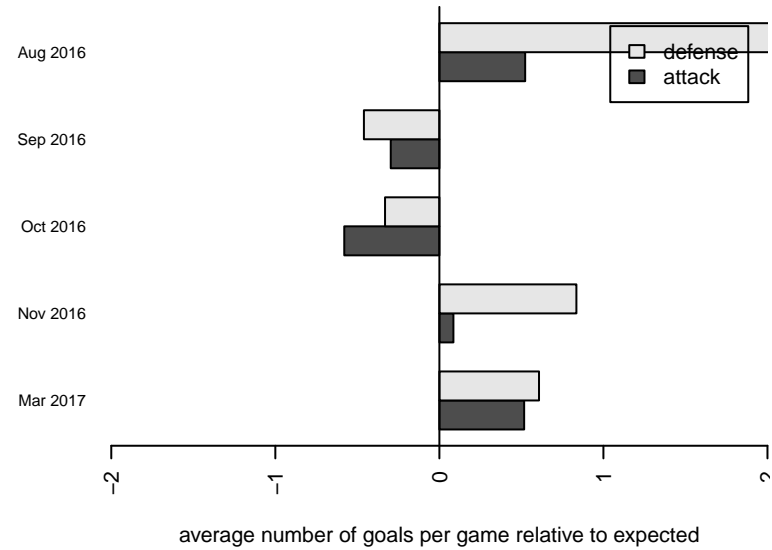

Performance relative to 13 month average