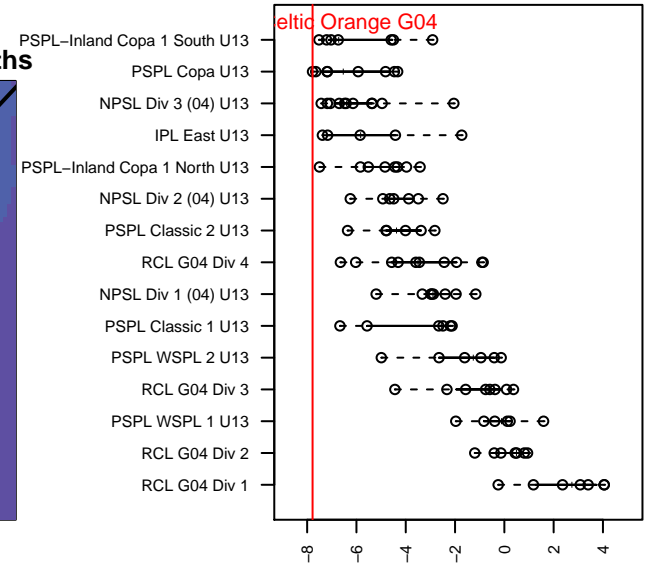

# Seattle Celtic Orange G04

Seattle Celtic  
 Seattle, WA  
 G04 total strength=419  
 attack=0.39 defense=0.18  
 fall league = PSPL Copa U13  
 spr league = Spr PSPL Copa U13

alt names used:  
 Seattle Celtic G04 Orange  
 Seattle Celtic G04 Orange  
 Seattle Celtic G04 Orange

Venues played:  
 2016 Xtreme Cup GU13 Silver  
 2016 PSPL Copa U13  
 2016 Spr PSPL Copa U13

**Seattle Celtic Orange G04**  
 Dots are actual minus expected GF (blue circles) and GA (red triangles).  
 Blue line is smoothed change in attack strength. Red is smoothed change in defense strength.

**attack and defense variance (black dot)  
relative to other teams  
and top 10 in region**

**attack and defense rating  
relative to others at age  
and all opponents in last 13 months**

**Performance relative to 13 month average**