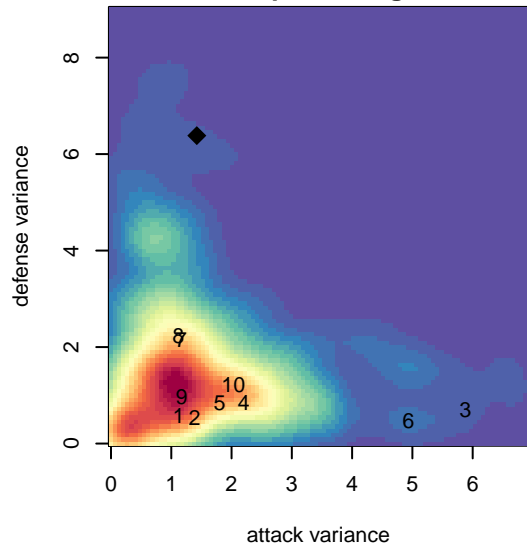

# Seattle Celtic Orange G04

Seattle Celtic  
 Seattle, WA  
 G04 total strength=419  
 attack=0.39 defense=0.18  
 fall league = PSPL Copa U13  
 spr league = Spr PSPL Copa U13

alt names used:  
 Seattle Celtic G04 Orange  
 Seattle Celtic G04 Orange  
 Seattle Celtic G04 Orange

Venues played:  
 2016 Xtreme Cup GU13 Silver  
 2016 PSPL Copa U13  
 2016 Spr PSPL Copa U13

**Seattle Celtic Orange G04**  
 Dots are actual minus expected GF (blue circles) and GA (red triangles).  
 Blue line is smoothed change in attack strength. Red is smoothed change in defense strength.

**attack and defense variance (black dot)  
relative to other teams  
and top 10 in region**

**attack and defense rating  
relative to others at age  
and all opponents in last 13 months**

**Performance relative to 13 month average**