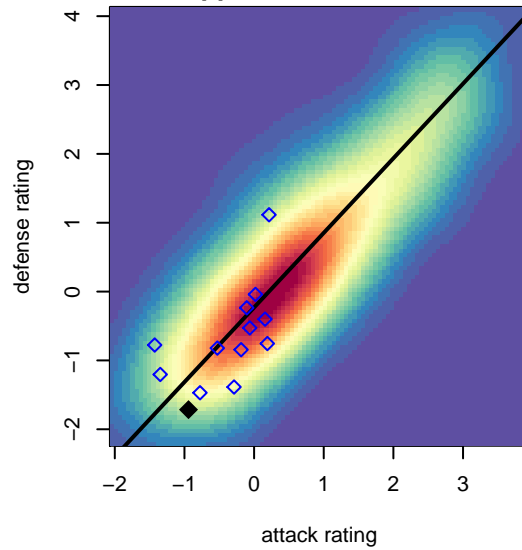

# Seattle Celtic Orange G04

Seattle Celtic  
 Seattle, WA  
 G04 total strength=419  
 attack=0.39 defense=0.18  
 fall league = PSPL Copa U13  
 spr league = Spr PSPL Copa U13

alt names used:  
 Seattle Celtic G04 Orange  
 Seattle Celtic G04 Orange  
 Seattle Celtic G04 Orange

Venues played:  
 2016 Xtreme Cup GU13 Silver  
 2016 PSPL Copa U13  
 2016 Spr PSPL Copa U13

**Seattle Celtic Orange G04**  
 Dots are actual minus expected GF (blue circles) and GA (red triangles).  
 Blue line is smoothed change in attack strength. Red is smoothed change in defense strength.

**attack and defense variance (black dot)  
relative to other teams  
and top 10 in region**

**attack and defense rating  
relative to others at age  
and all opponents in last 13 months**

**Performance relative to 13 month average**